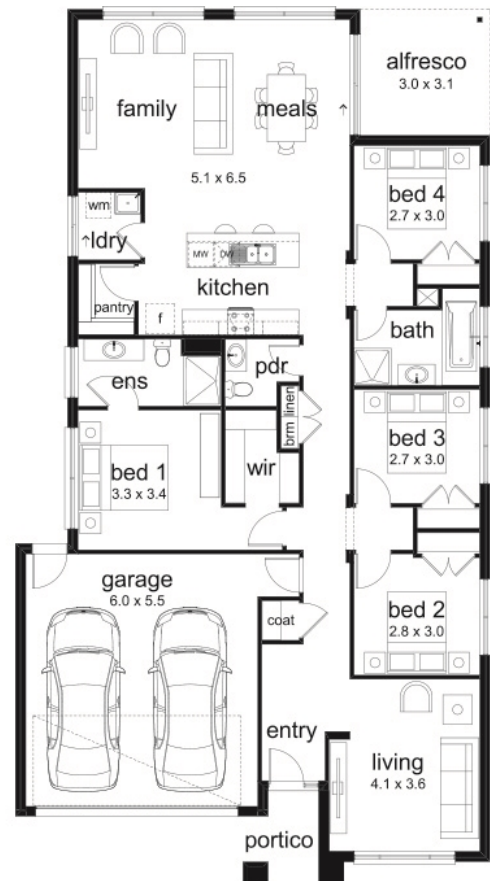

HOUSE & LAND

\$371,000*

WHITE BOX RISE – WODONGA

Lot 2205 Throssell Cres
Wodonga VIC 3690

🚗 4 🏠 2 🚗 2 🚗 2 🏠 1

Jade 23 Mila Facade

(Aspirations)

Home size: 22.44sq Land size: 567m²

- ✓ Aspirations Inclusions
- ✓ BAL
- ✓ Site Costs Allowance
- ✓ 3 Coat Paint System
- ✓ Colorbond Roof
- ✓ Sectional Garage Door
- ✓ Remote control to garage door
- ✓ Flyscreens
- ✓ 900mm Appliances
- ✓ Dishwasher
- ✓ Ducted Heating
- ✓ Cooling
- ✓ TV Antenna
- ✓ Floor Coverings
- ✓ Concrete Crossover
- ✓ 35 m² of Concrete Drive and Paving
- ✓ Clothesline
- ✓ Letterbox