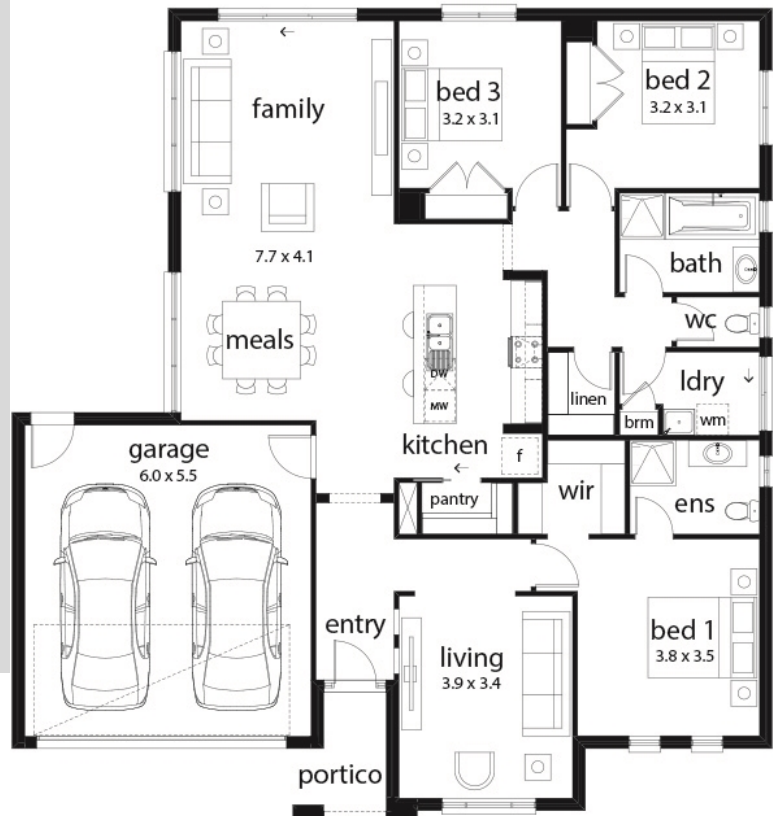

HOUSE & LAND

\$373,000*

WHITE BOX RISE – WODONGA

Lot 2215 Throssell Cres
Wodonga VIC

3 2 2 2

Columbia 21 Province Facade
(Aspirations)

Home size: 20.76sq Land size: 602m²

- ✓ Aspirations Inclusions
- ✓ BAL
- ✓ Site Costs Allowance
- ✓ 3 Coat Paint System
- ✓ Colorbond Roof
- ✓ Sectional Garage Door
- ✓ Remote control to garage door
- ✓ Flyscreens
- ✓ 900mm Appliances
- ✓ Dishwasher
- ✓ Ducted Heating
- ✓ Cooling
- ✓ TV Antenna
- ✓ Floor Coverings
- ✓ Concrete Crossover
- ✓ 35 m2 of Concrete Drive and Paving
- ✓ Letterbox

Go to dennisfamily.com.au or call
1800 DENNIS for more information.

Shelley Smith 0448 650 233
Reference HL0023652

WHITE
BOX
RISE